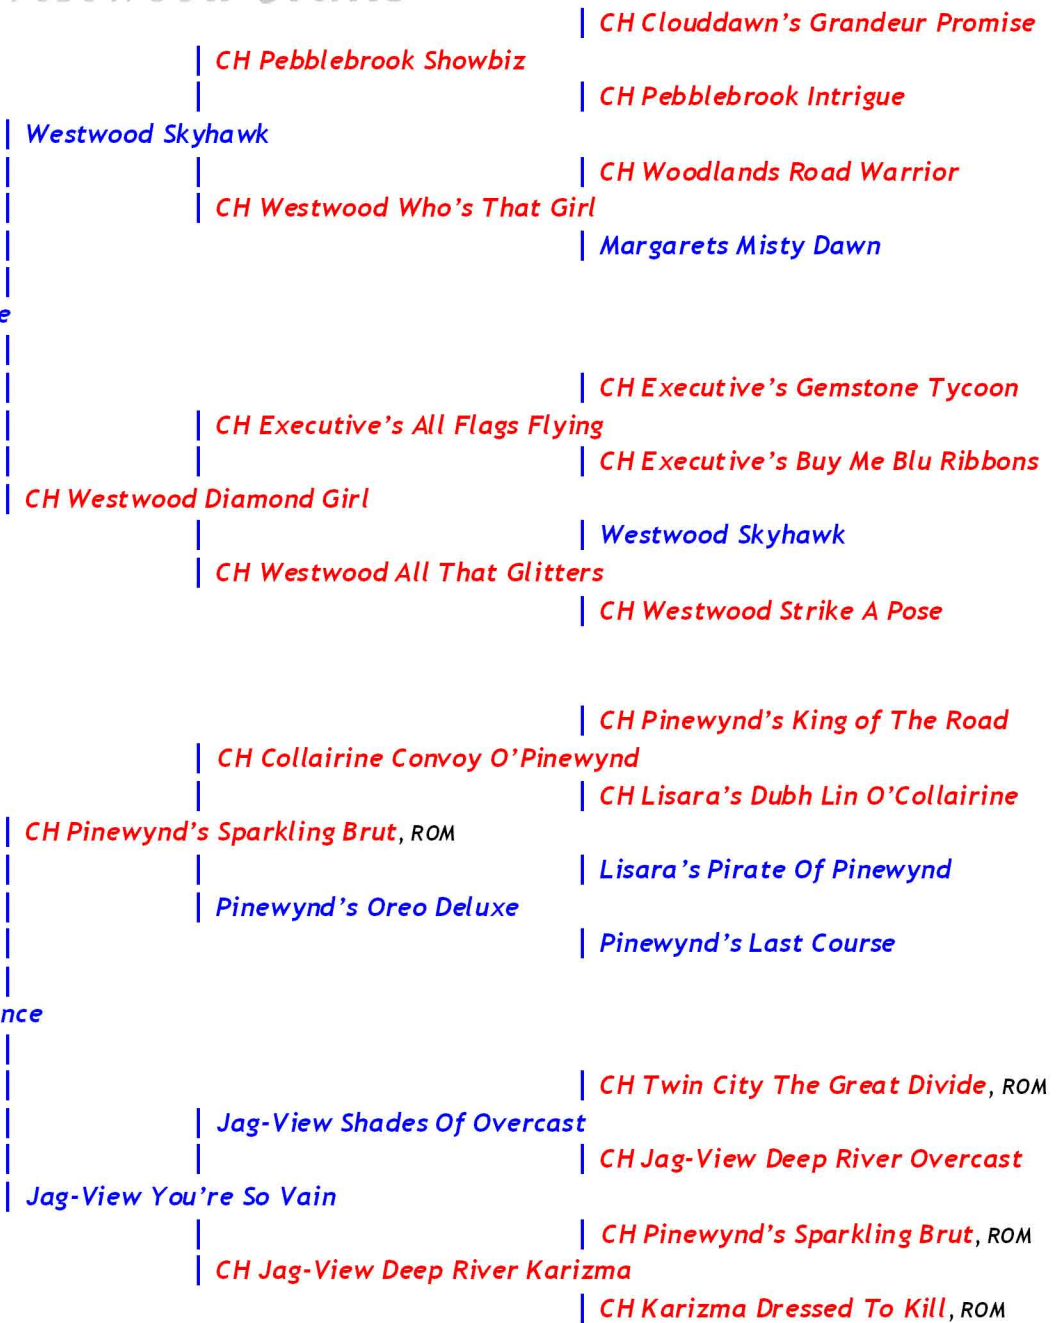

Westwood Collies

BREED: Collie
VARIETY: Rough
COLOR: Blue Merle
SEX: Female

SIRE:
Westwood Silver Saddle

Westwood Jagview Songbird
"Lizbeth"

DAM:
Jag-View Beyond A Glance

Kathy Drabik
P.O. Box 2332
Lebanon, VA 24266
(276) 794-7276 (home) | (276) 762-0330 (bus.)

"This pedigree though believed to be accurate is not guaranteed."